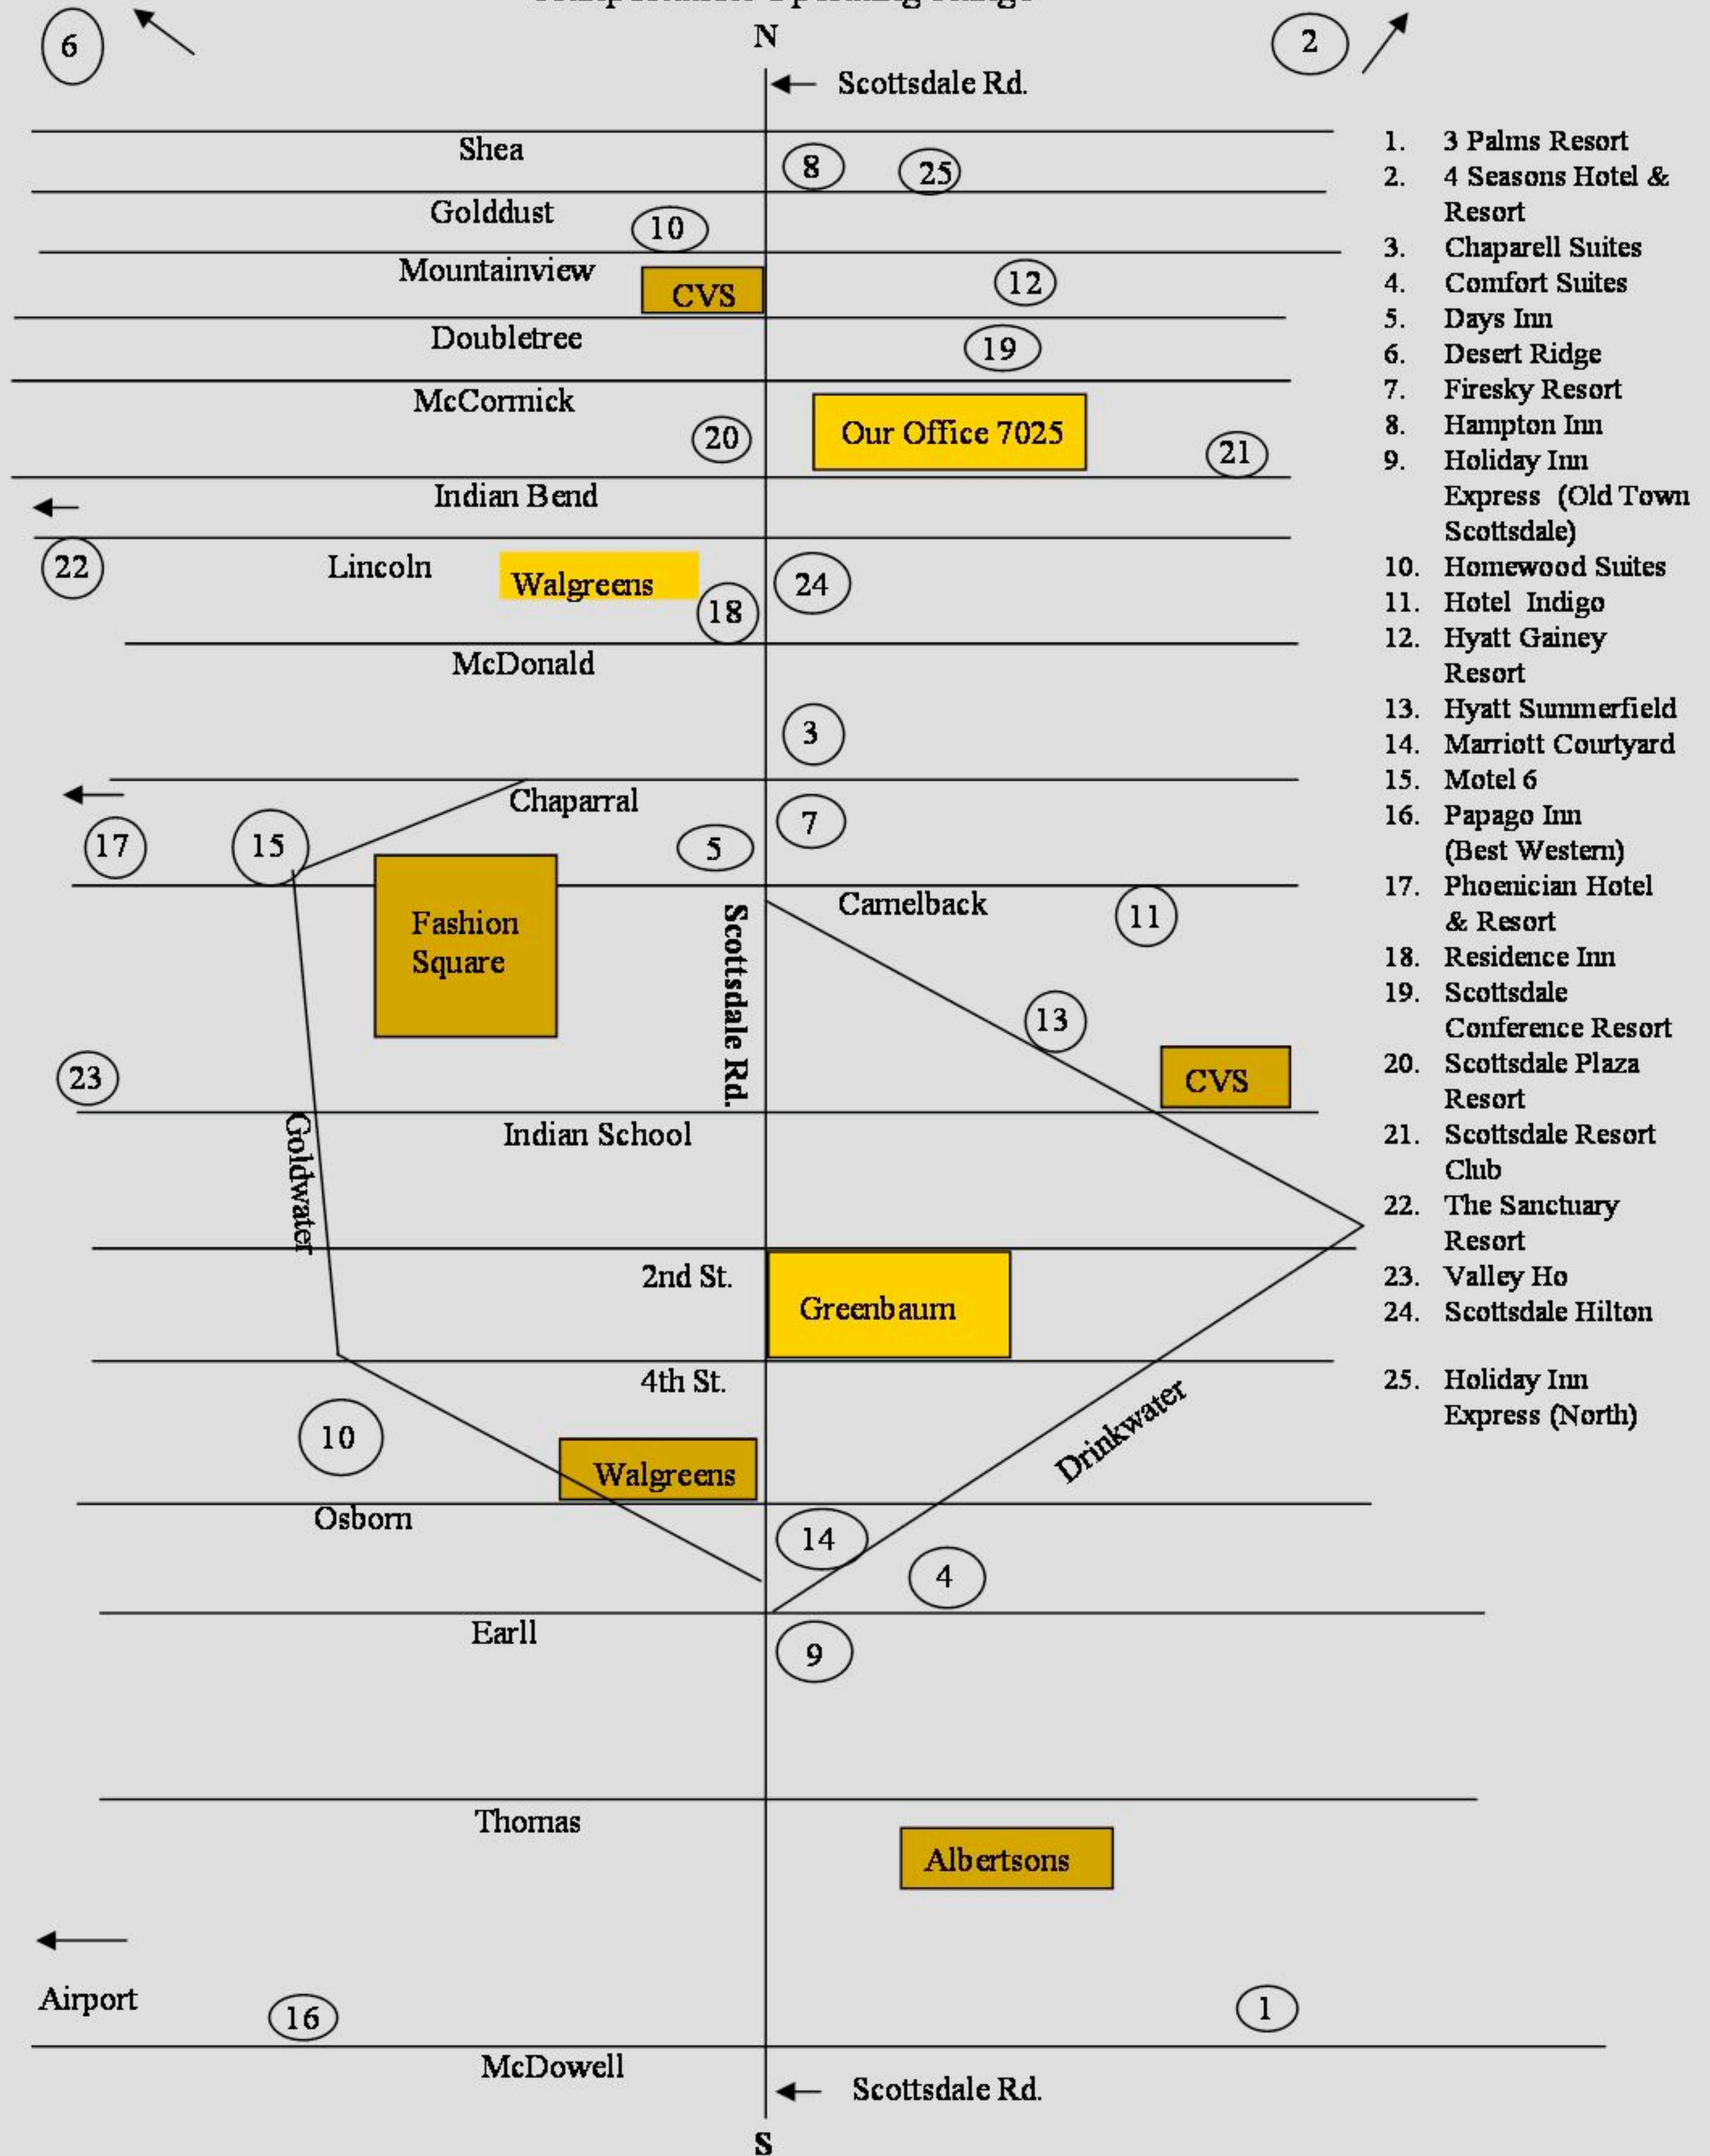

Transportation Operating Range

1. 3 Palms Resort
2. 4 Seasons Hotel & Resort
3. Chaparell Suites
4. Comfort Suites
5. Days Inn
6. Desert Ridge
7. Firesky Resort
8. Hampton Inn
9. Holiday Inn Express (Old Town Scottsdale)
10. Homewood Suites
11. Hotel Indigo
12. Hyatt Gainey Resort
13. Hyatt Summerfield
14. Marriott Courtyard
15. Motel 6
16. Papago Inn (Best Western)
17. Phoenician Hotel & Resort
18. Residence Inn
19. Scottsdale Conference Resort
20. Scottsdale Plaza Resort
21. Scottsdale Resort Club
22. The Sanctuary Resort
23. Valley Ho
24. Scottsdale Hilton
25. Holiday Inn Express (North)